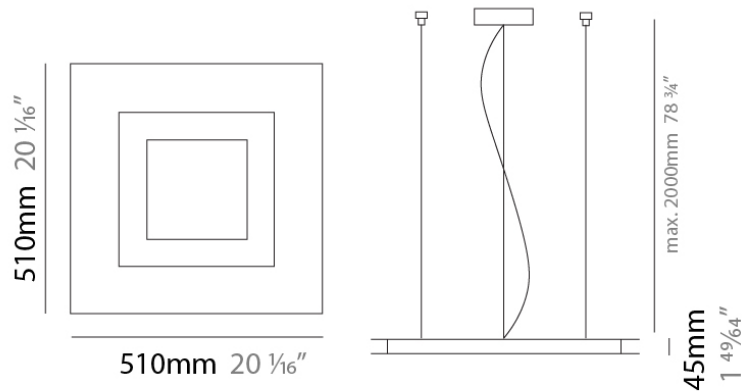

PROJECT	
TYPE	
NOTES	
QUANTITY	
DATE	

FLAT SUSPENSION

D81429-WHI

GENERAL

Series: Flat
Brand: Panzeri
Division: Design
Mounting Type: Suspension
Mounting Location: Ceiling
Subcategory: Ambient

PHYSICAL

Shape: Square
Length (mm): 510
Length (in): 20 ¹/₁₆"
Width (mm): 510
Width (in): 20 ¹/₁₆"
Height (mm): 45
Height (in): 1 ³/₄"
Max. Overall Height (mm): 2510
Max. Overall Height (in): 98 ¹³/₁₆"
Light Distribution: Direct / Indirect
Weight (kg): 7.21
Weight (lbs): 15.89
Diffuser: White Blown Glass
Fixture Material: Metal

ELECTRICAL

Lamp Type: LED
Input Wattage (W): 61
Total Output Wattage (W): 57.5
Max. Wattage Per Lamp (W): 46 / 11.5
Dimming: Tri-Mode (Non-Dimming and Phase Dimming (120Vac only) and 0-10V Dimming)
Driver Included: Yes
Driver Location: Integrated
Driver Type: Constant Current - Universal
Driver Class: Class 2
Input Voltage (V): 120 - 277
Constant Current (mA): 700

LED

Color Temperature (°K): 3000
Max. Delivered Lumen (lm): 4077
Nominal Lumen (lm): 4800lm down+1200lm up
CRI: >80 CRI
Lamp Life (hrs): 60000

OPTICAL

RATINGS AND CERTIFICATIONS

Certified By: CSA Certified to UL and CSA Standards
IP rating: IP40